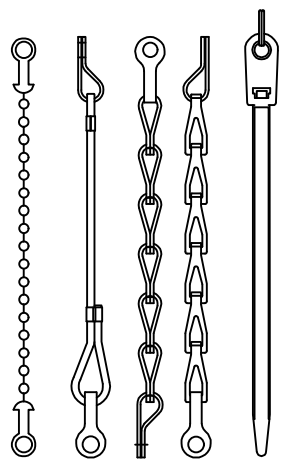

RoHS PASS

1		2		3	
REV	ECN NO	DESCRIPTION		DATE	APPROVED
AA	-	NEW RELEASED		2017.03.15	CLARA

For plug connectors

For receptacle connectors

Optional Chain

www.bomcan.com

This drawing contains information that is proprietary to BOMCAN and should not be used without written permission. Powered by bomcan.com

DESCRIPTION	MILITARY CIRCULAR THREAD CONNECTOR ACCESSORIES PROTECTION CAP			
DWG NO	-	BOMCAN PART No	CAP CONN	
DRAWN BY	CLARA 2017-03-15	CUSTOMER P/N	-	
CHECKED BY	CALEB 2017-03-15	SIZE	SHEET	UNIT
APPROVED BY	BILL 2017-03-15	REV	1 of 1	MM
			SCALE	Third angle projection
			FREE	